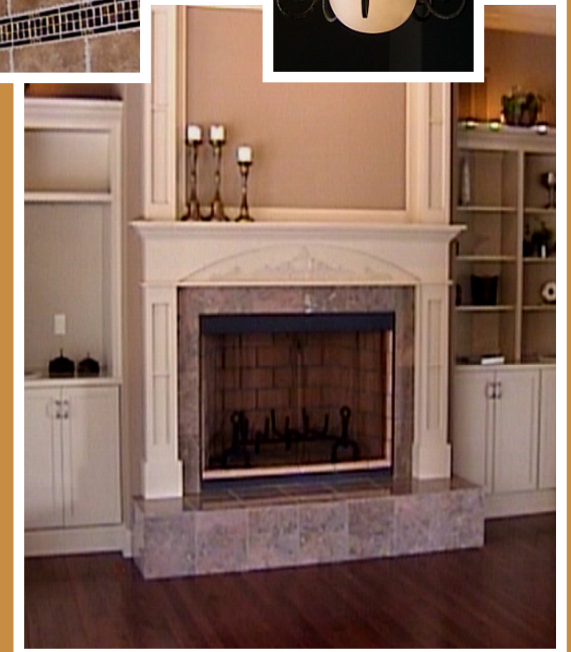

# Wagner

Homes

*Showcase Home ~ The Wyndmere*  
*In Award Winning Harrison West 2201 Cricklewood Court*  
*(See Map This Publication)*  
*This Model Now Open ~ Noon until 5:00 pm*

*From integral concept sketches and design to meaningful finishing touches, the professional team at Wagner Homes is dedicated to crafting you the home you want, the home you desire and the home that meets your needs. Our exceptional Warranty, Service and Remodeling departments continue to express our extended commitment to you and your satisfaction long after the closing papers are signed. Let us make your home dreams come true.*